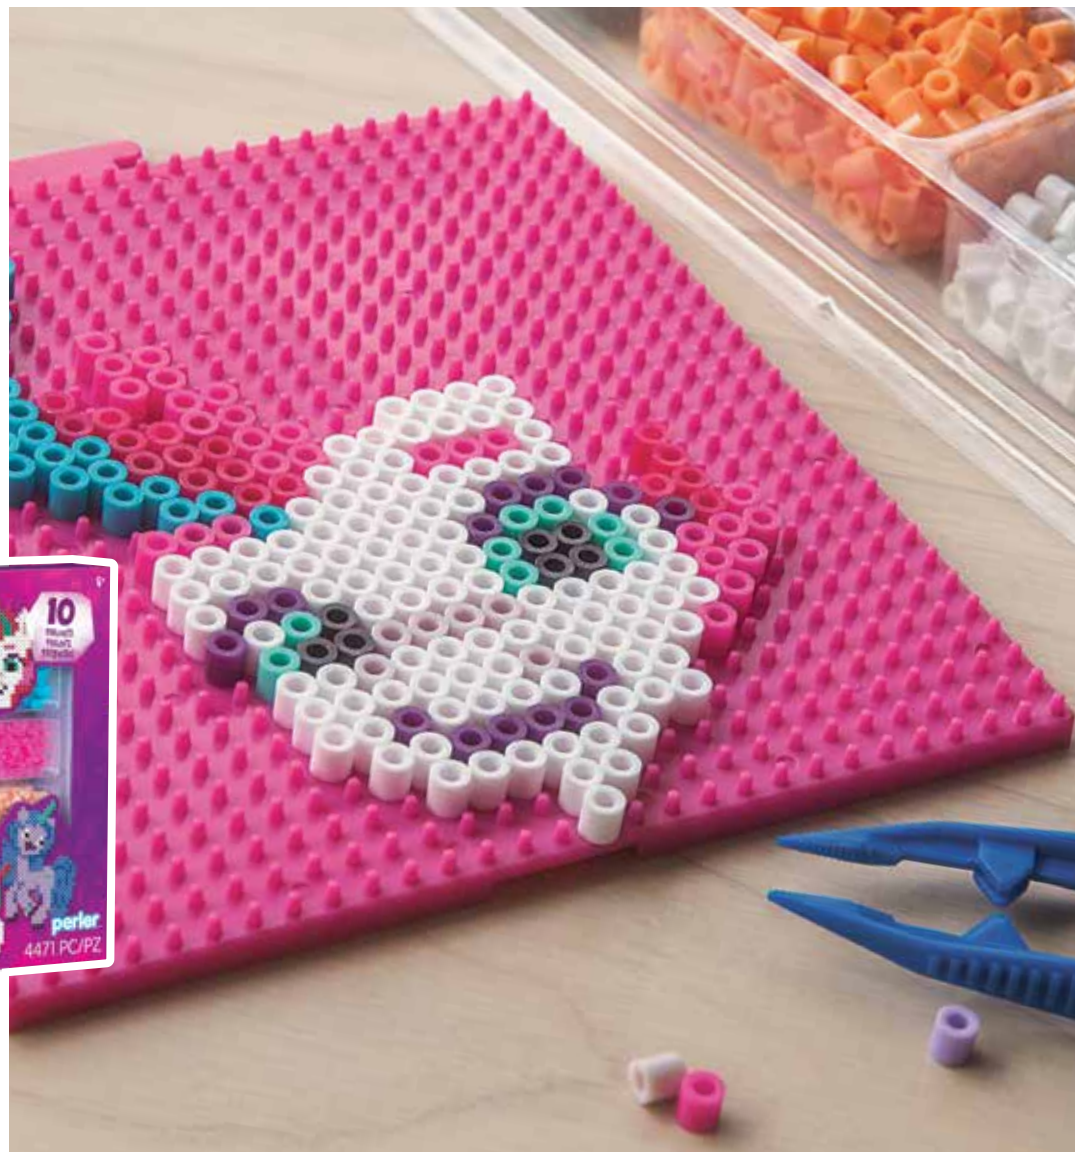

Make your mark with the characters from My Little Pony. Available in small and large activity sets.