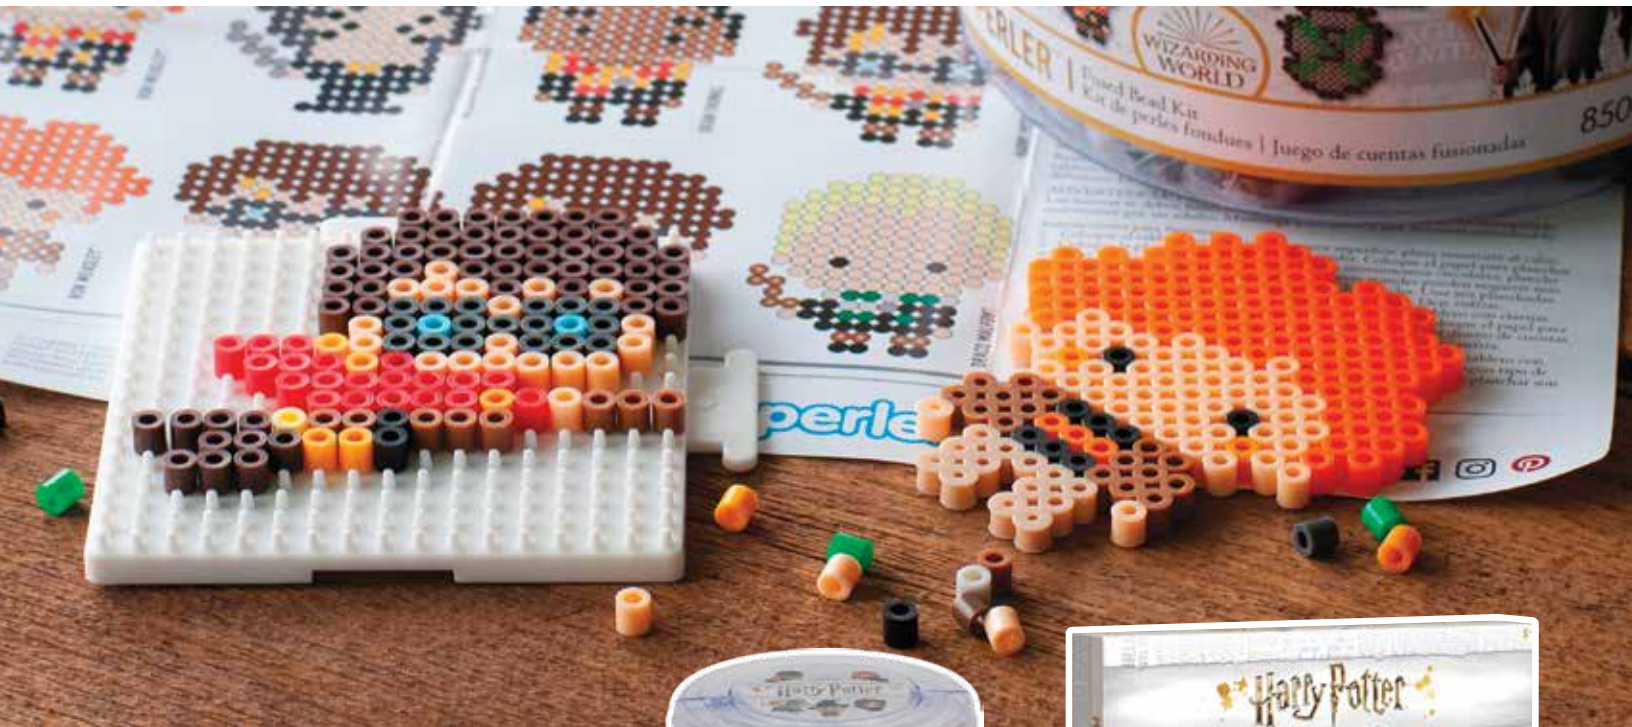

Discover the magical world of Harry Potter. We offer 2D and 3D activity sets.

80-42968
**HARRY POTTER
LARGE BUCKET**
8500 BEADS
PEGBOARDS: 2 SM INTERLOCKING
SQUARES
PKG SIZE: 6.25 in x 6.00 in

80-54345
**HARRY POTTER
DELUXE BOX**
4500 BEADS
PEGBOARD: LG INTERLOCKING SQUARE
PKG SIZE: 14.50 in x 10.75 in